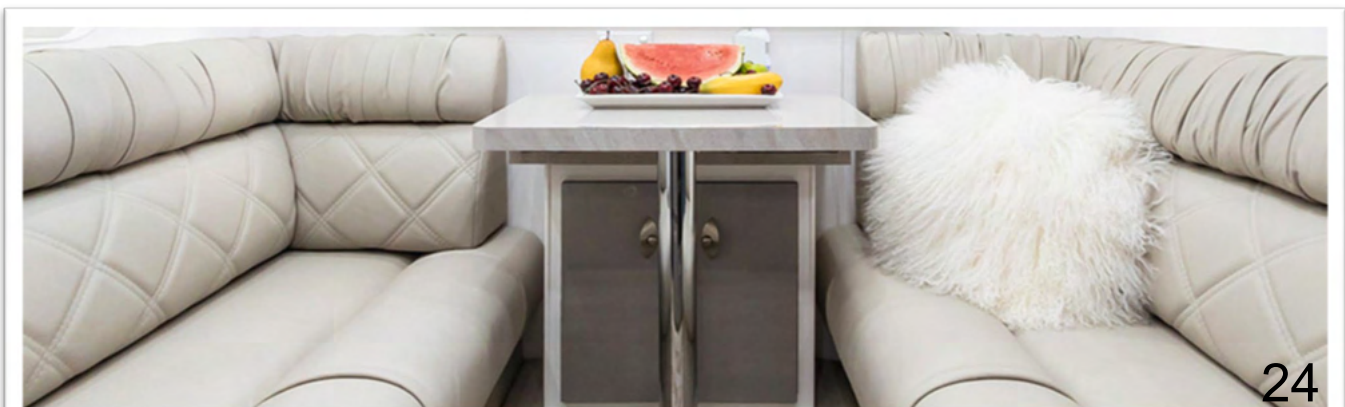

YLK-CH-LEG2-BLK

Table Leg Matte Black

1 Set = 4 legs

Height: 710mm

Diameter: 60mm

Adjustable up to 50mm

BLACK