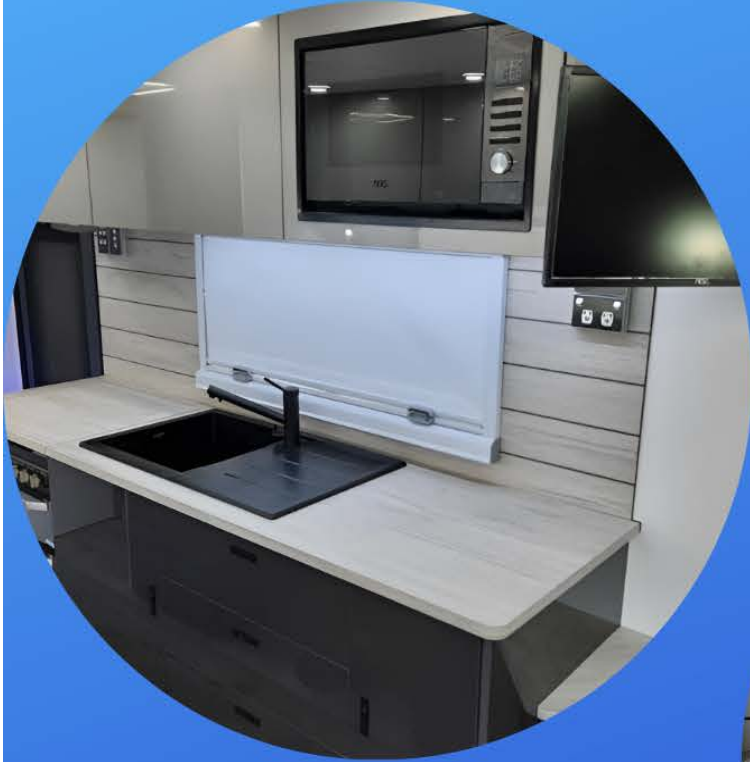

RAZOR

RV ACCESSORIES