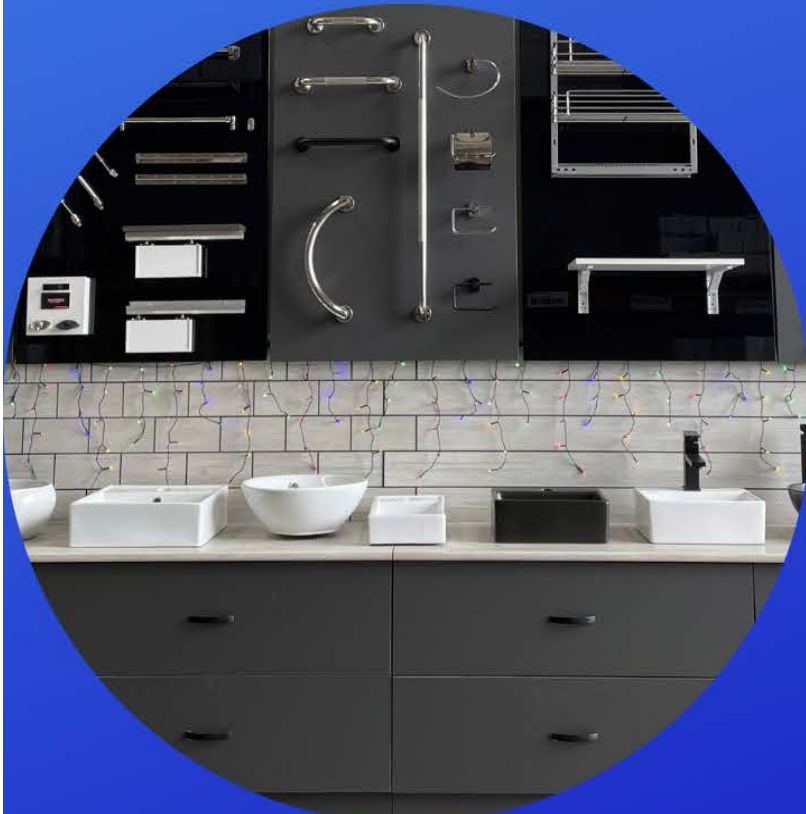

RAZOR

RV ACCESSORIES